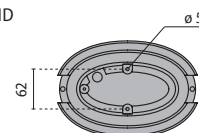

WH1
WHITE
WEISS

GR3
MAT METALLIC GREY
GRAU METALLIC, MAT

AN3
MAT METALLIC ANTHRACITE
ANTHRACIT METALLIC, MAT

GN1
GREEN
GRÜN

PACKAGE SIZE / VERPACKUNGSMAßE

32 x 34 x 24 cm
(master x 6)

DISTANCE BETWEEN FIXING HOLES / BOHRLOCHABSTAND